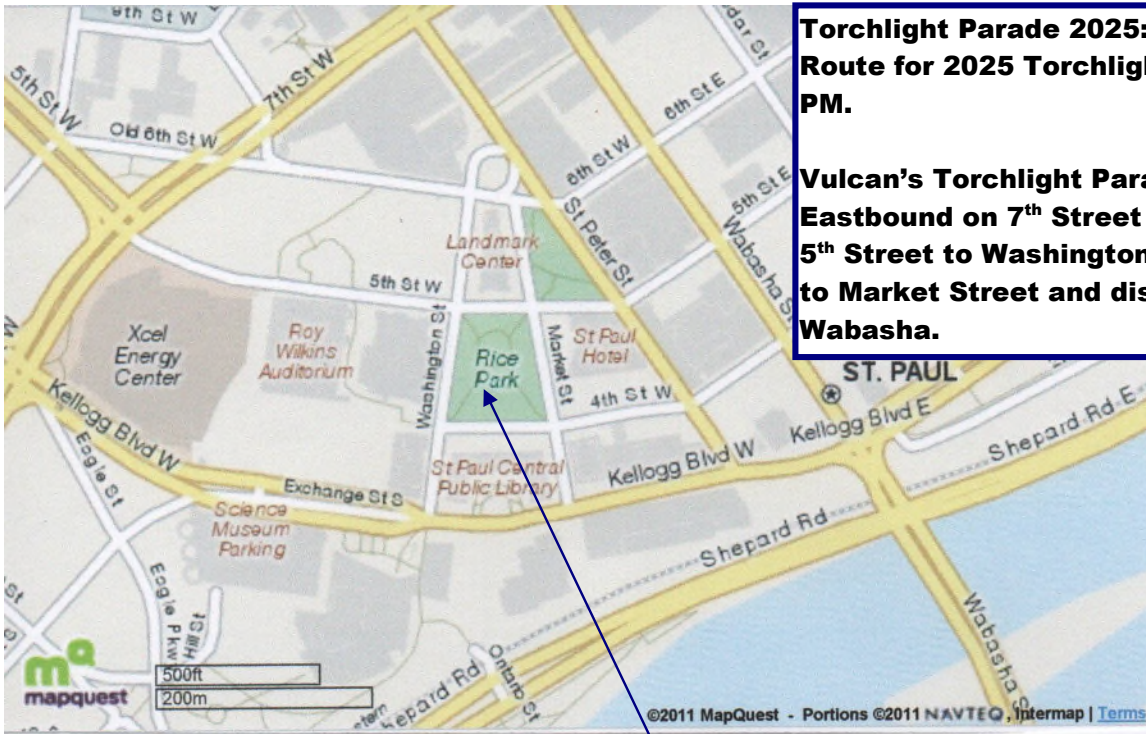

**Torchlight Parade 2025:**

**Route for 2025 Torchlight Parade 2/1 @ 5:30 PM.**

**Vulcan's Torchlight Parades will travel Eastbound on 7<sup>th</sup> Street at Smith Avenue N. to 5<sup>th</sup> Street to Washington Street to 4<sup>th</sup> Street to Market Street and dispersal from Market to Wabasha.**

**Best Viewing of Parade between Smith Ave. at W.7<sup>th</sup> and Rice Park**

**Parade Route Start on W. 7<sup>th</sup> at Smith Ave. 5:30 p.m.**

**Staging will be Western to St. Clair to Cliff Street to Smith Ave. N. Staging closures start approximately 2:00 p.m. and contingents can arrive starting at 3:00 p.m.**