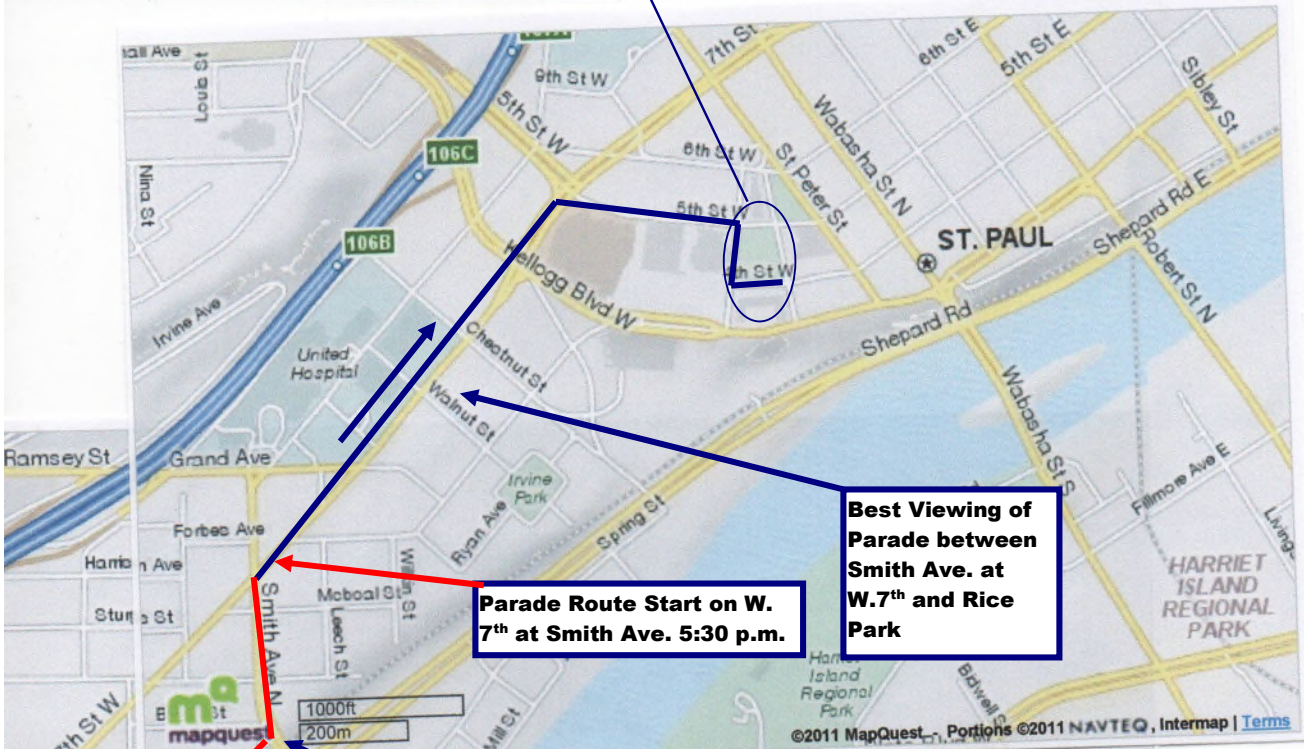

**Torchlight Parade 2025:**

**Route for 2025 Torchlight Parade 2/1 @ 5:30 PM.**

**Vulcan's Torchlight Parades will travel Eastbound on 7<sup>th</sup> Street at Smith Avenue N. to 5<sup>th</sup> Street to Washington Street to 4<sup>th</sup> Street to Market Street and dispersal from Market to Wabasha.**

**Best Viewing of Parade between Smith Ave. at W.7<sup>th</sup> and Rice Park**

**Parade Route Start on W. 7<sup>th</sup> at Smith Ave. 5:30 p.m.**

**Staging will be Western to St. Clair to Cliff Street to Smith Ave. N. Staging closures start approximately 2:00 p.m. and contingents can arrive starting at 3:00 p.m.**